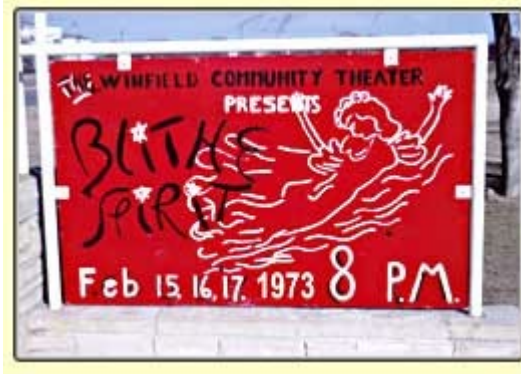

# Blithe Spirit

By Noel Coward

Directed by Marquerite Flick

February 15-17, 1973

## The Story

The smash comedy hit of the London and Broadway stages. The ingenious plot tells how novelist Charles Condomine invites into his placid country home an eccentric, breezy lady medium in order to learn the language of the occult. Little does Charles or his lovely second wife, Ruth, dream that the seance staged by the medium will summon back Charles' first wife, now "passed over" for seven years. But the lady from beyond, still handsome, still mischievous, appears and torments Charles by reminding him of their days and nights together. Only Charles can see or hear her. A floating vase, handed to her out of thin air, finally convinces Ruth that Charles is not losing his mind that his first wife is indeed in the room. The first wife has a ghostly plot in mind: if she can get Charles into an automobile accident and make a ghost of him, life in the spirit world will have more appeal for her. Mistakes occur, however, and it is Ruth who takes the fatal automobile ride and passes on only to return with the first wife to plague the utterly bewildered astral bigamist! How Charles manages to extricate himself from these two very blithe spirits makes an hilarious conclusion to this very unusual farce.