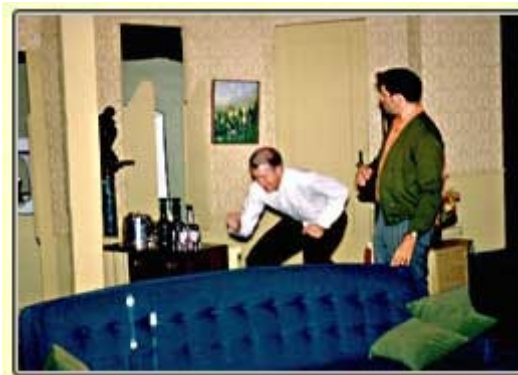

The Cast

Speed	Bill Wilber
Murray	Tom Herlocker
Roy	Don Gibson
Vinnie	Don Wilson
Oscar	Warren Andreas
Felix	Wayne Cherveney
Cecily	Cheryl Fruits
Gwendolyn	Sharon Sheflar